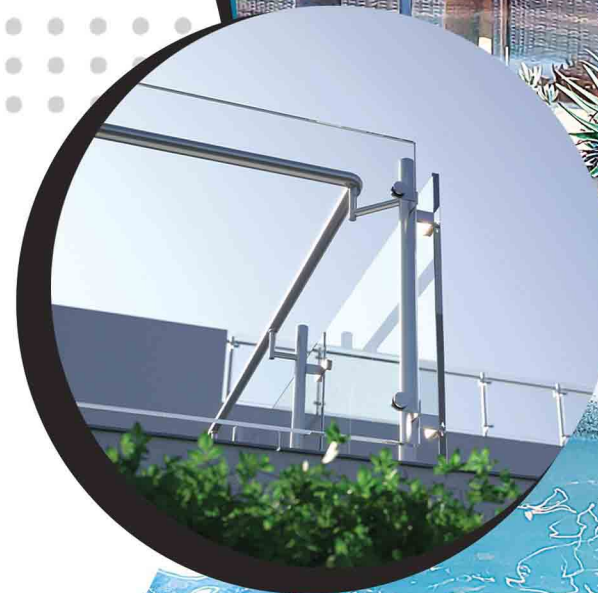

Hardware Options

- Aluminum base shoes with aluminum and stainless steel cladding options
- Facia mounted stand-offs
- Stainless steel posts with clamps
- Aluminum or stainless-steel top-caps
- Aluminum or stainless-steel through glass handrails
- Variety of wood top-caps
- If using customized welded steel, Splendor will design glass to fit properly
- Available in satin anodized, matte black, brushed nickel & polished chrome
- LED light inserts available