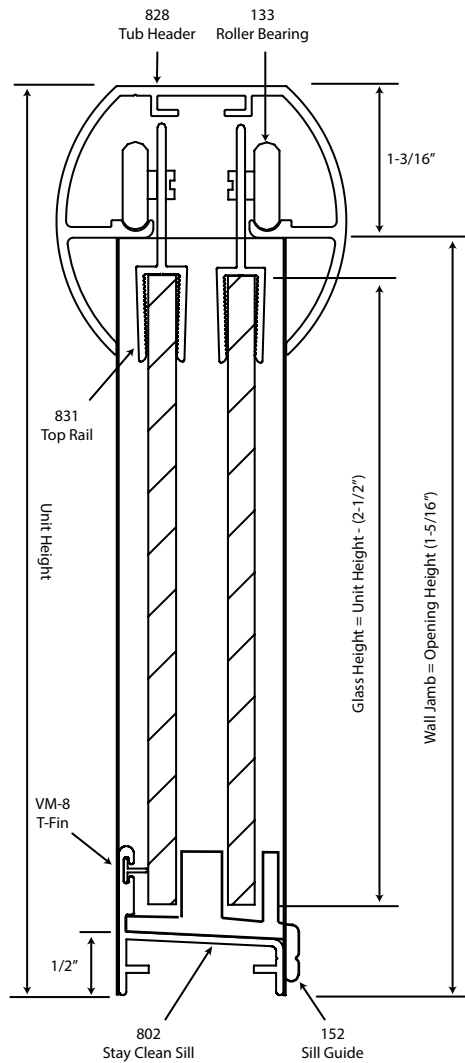

## VERTICAL CROSS SECTION

NOTE: Glass will be 1/4" polished all edges. Uses two round towel bars.

## HORIZONTAL CROSS SECTION

NOTE: Glazing material for all KD units and glazed units must conform to Anzi Z97.1 and CPSC Standard 16 CFC 1201 Category I and II.

**SERIES**

**5900/6900  
Tub Slider**

**EURO**