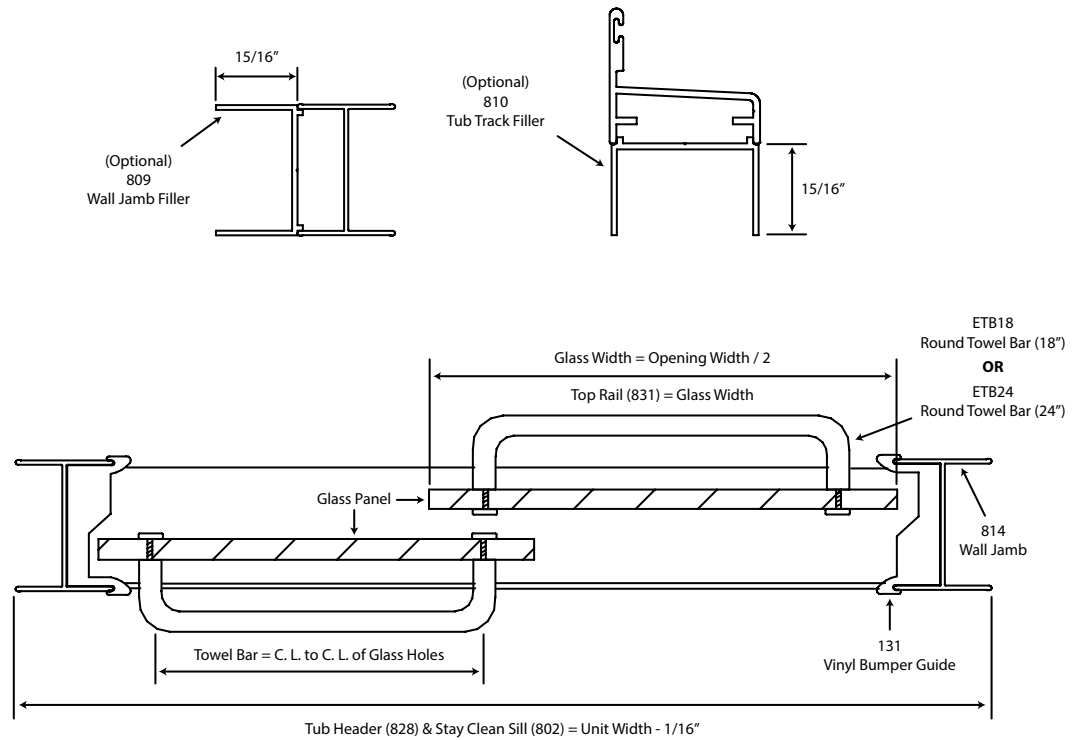

## VERTICAL CROSS SECTION

NOTE: Glass will be 1/4" polished all edges. Uses two round towel bars.

## HORIZONTAL CROSS SECTION

NOTE: Glazing material for all KD units and glazed units must conform to Anzi Z97.1 and CPSC Standard 16 CFC 1201 Category I and II.

**SERIES**

**5900/6900  
Tub Slider**

**EURO**